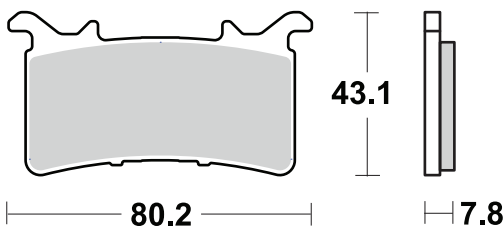

RECOMMENDED	
BMW					
M	1000	RR	21 - 24	985 HS*	984 LS

* = 2 sets required / 2 jeux pour l'Avant.

Available compounds

SBS 985 HS • DC • RST