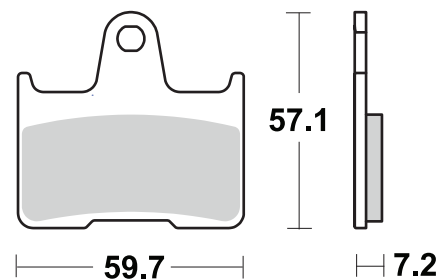

* = 2 sets required / 2 jeux pour l'Avant.

Available compounds

SBS 985 HS • DC • RST

Available compounds

SBS 984 LS

@sbsbrakes | sbsbrakes.com | #GoAhead